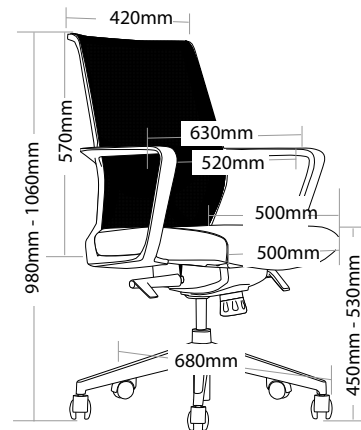

R3 BOARDROOM SEATING

CAPRI

FEATURES

- » Adjustable seat height
- » Adjustable seat and back angle
- » Adjustable weight tension
- » Fixed arms
- » Mesh back
- » Knee tilt mechanism with 3 locking positions
- » 680mm black nylon 5 star base
- » Available in black only
- » Minor assembly required
- » Suitable for indoor use only
- » 3 year warranty
- » Weight limit is 120kg

INDOOR USE ONLY

X Do not use as a step ladder

680MM BLACK NYLON 5 STAR BASE WITH CASTORS

Use soft tyred castors for tiles
Use hard tyred castors for carpet

CAPRI

CAPRI BOARDROOM SEATING

CAPRI

BACK VIEW

SIDE VIEW