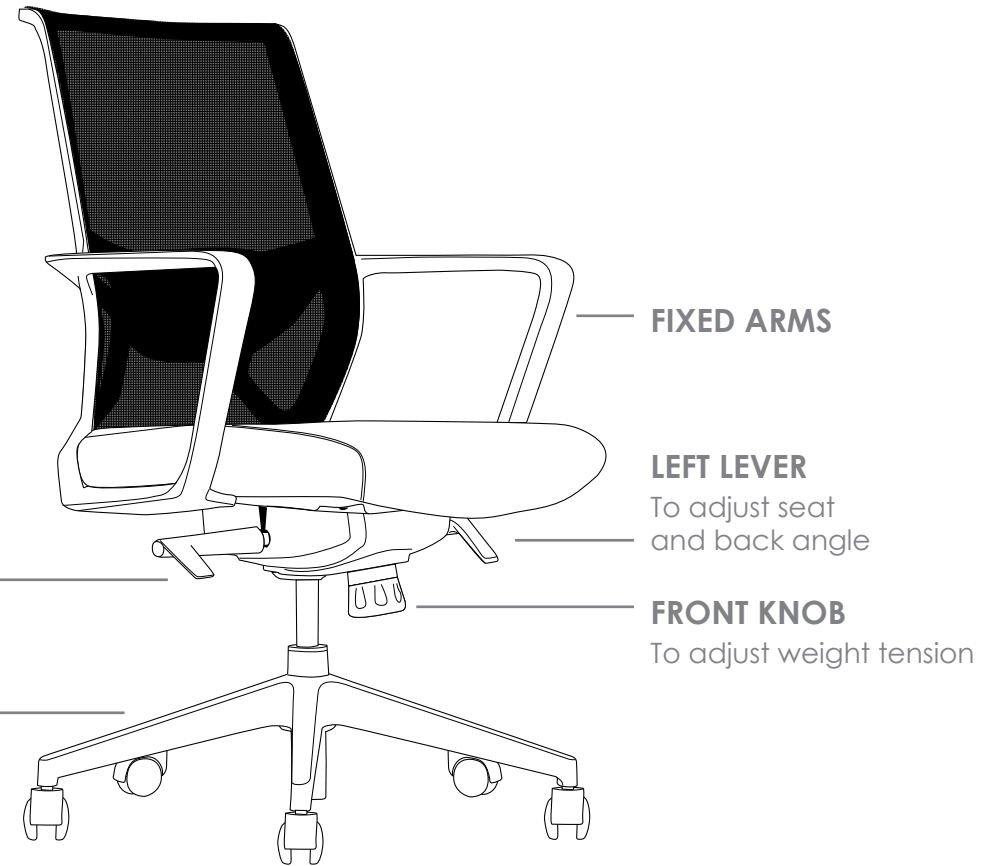

R3 BOARDROOM SEATING

CAPRI

FEATURES

- » Adjustable seat height
- » Adjustable seat and back angle
- » Adjustable weight tension
- » Fixed arms
- » Mesh back
- » Knee tilt mechanism with 3 locking positions
- » 680mm black nylon 5 star base
- » Available in black only
- » Minor assembly required
- » Suitable for indoor use only
- » 3 year warranty
- » Weight limit is 120kg

INDOOR USE ONLY

X Do not use as a step ladder

680MM BLACK NYLON 5 STAR BASE WITH CASTORS

Use soft tyred castors for tiles
Use hard tyred castors for carpet

CAPRI

CAPRI BOARDROOM SEATING

CAPRI

BACK VIEW

SIDE VIEW