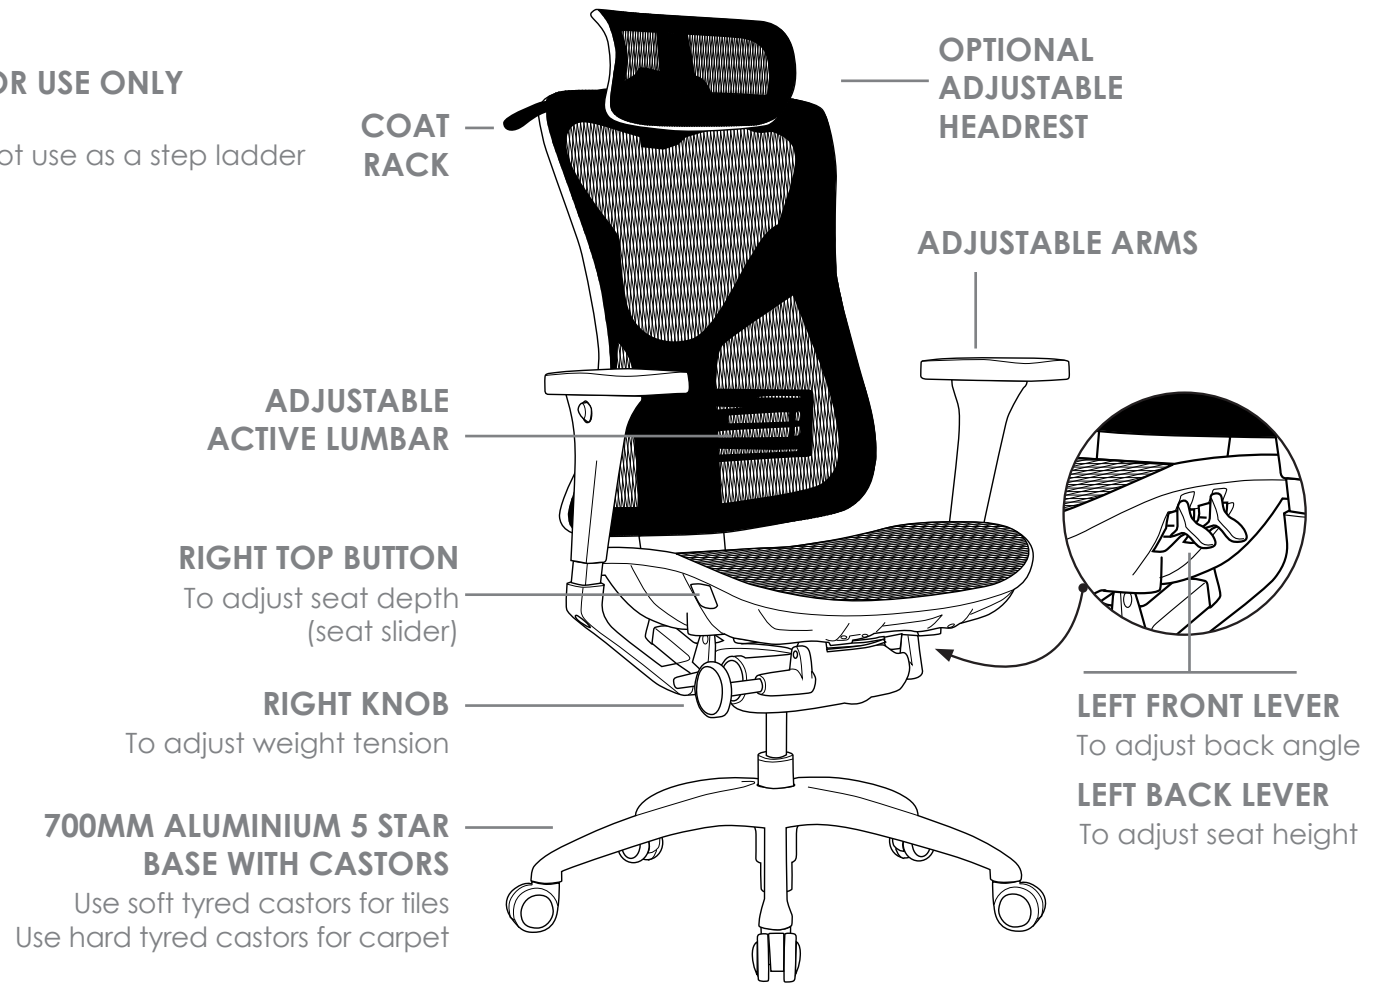

R5 EXECUTIVE MESH SEATING

RENATA

FEATURES

- » Adjustable seat height cable controlled
- » Adjustable seat and back angle cable controlled
- » Adjustable seat depth (seat slider) cable controlled
- » Adjustable weight tension
- » Adjustable active lumbar
- » Adjustable arms
- » Optional adjustable headrest
- » Coat rack
- » Mesh seat and back only
- » Synchron mechanism with 3 locking positions
- » 700mm aluminium base
- » Available in black only
- » BIFMA tested
- » Minor assembly required
- » Suitable for indoor use only
- » 5 year warranty
- » Weight limit is 120kg

INDOOR USE ONLY

X Do not use as a step ladder

RENATA-H

RENATA-L

RENATA EXECUTIVE MESH SEATING

RENATA-H

RENATA-L

BACK VIEW

** Please note that the Headrest should not be used to manoeuvre the chair.*