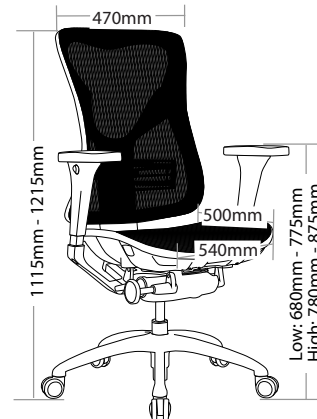

R5 EXECUTIVE MESH SEATING

RENATA

FEATURES

- » Adjustable seat height cable controlled
- » Adjustable seat and back angle cable controlled
- » Adjustable seat depth (seat slider) cable controlled
- » Adjustable weight tension
- » Adjustable active lumbar
- » Adjustable arms
- » Optional adjustable headrest
- » Coat rack
- » Mesh seat and back only
- » Synchron mechanism with 3 locking positions
- » 700mm aluminium base
- » Available in black only
- » BIFMA tested
- » Minor assembly required
- » Suitable for indoor use only
- » 5 year warranty
- » Weight limit is 120kg

INDOOR USE ONLY

X Do not use as a step ladder

RENATA-H

RENATA-L

RENATA EXECUTIVE MESH SEATING

RENATA-H

RENATA-L

BACK VIEW