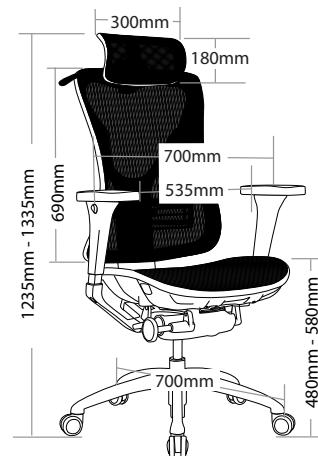

R5 EXECUTIVE MESH SEATING

RENATA

FEATURES

- » Adjustable seat height cable controlled
- » Adjustable seat and back angle cable controlled
- » Adjustable seat depth (seat slider) cable controlled
- » Adjustable weight tension
- » Adjustable active lumbar
- » Adjustable arms
- » Optional adjustable headrest
- » Coat rack
- » Mesh seat and back only
- » Synchron mechanism with 3 locking positions
- » 700mm aluminium base
- » Available in black only
- » BIFMA tested
- » Minor assembly required
- » Suitable for indoor use only
- » 5 year warranty
- » Weight limit is 120kg

INDOOR USE ONLY

X Do not use as a step ladder

RENATA-H

RENATA-L

RENATA EXECUTIVE MESH SEATING

RENATA-H

RENATA-L

BACK VIEW